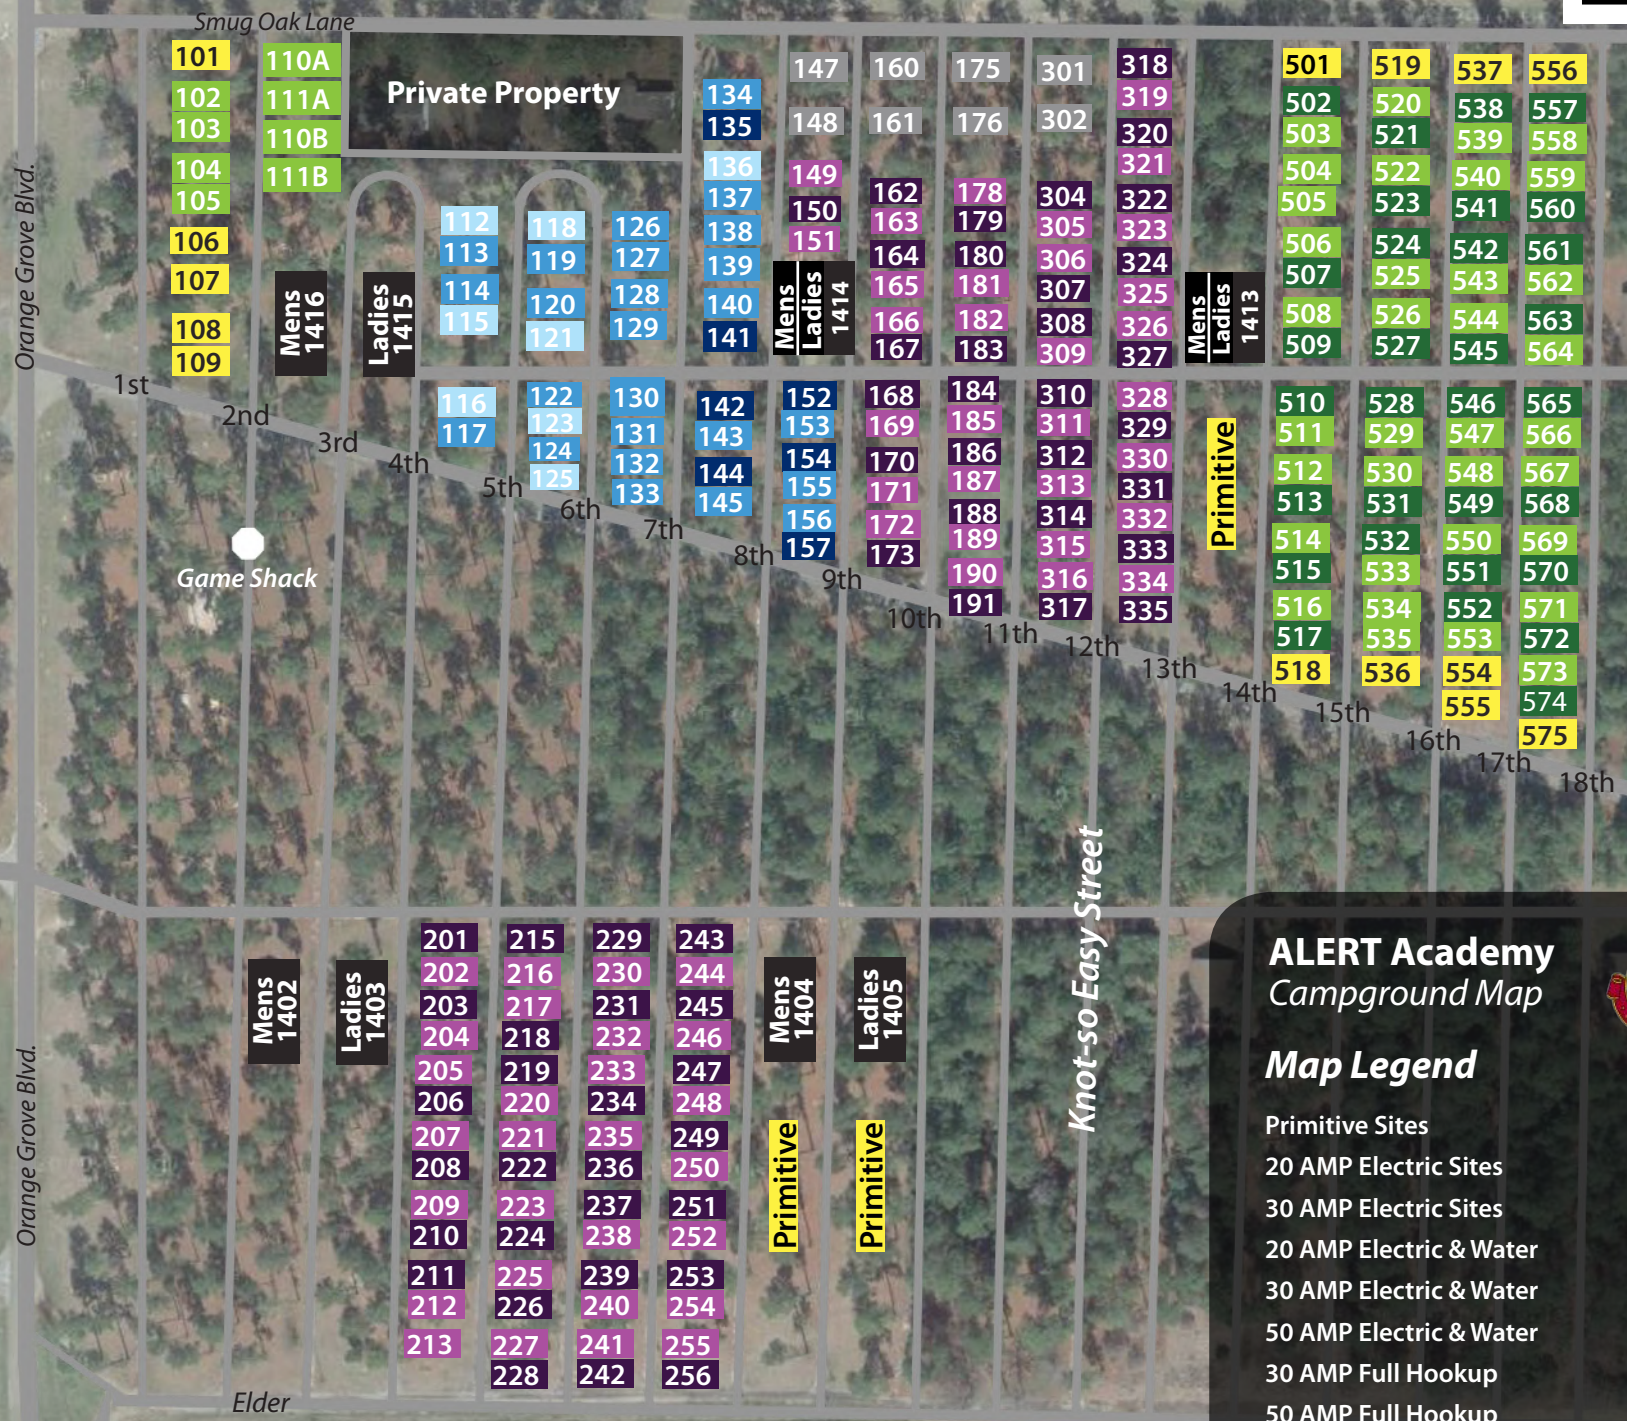

**Dump Station**  
(between 26th and 27th streets)

**ALERT Academy**  
Campground Map

**Map Legend**

- Primitive Sites
- 20 AMP Electric Sites
- 30 AMP Electric Sites
- 20 AMP Electric & Water
- 30 AMP Electric & Water
- 50 AMP Electric & Water
- 30 AMP Full Hookup
- 50 AMP Full Hookup
- 50 AMP Paved Full Hookup

To US Hwy 80